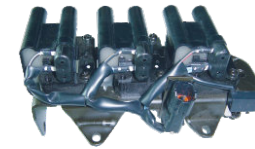

DQ-6085 [4 Pins]
UF284 Hyundai
27301-37100